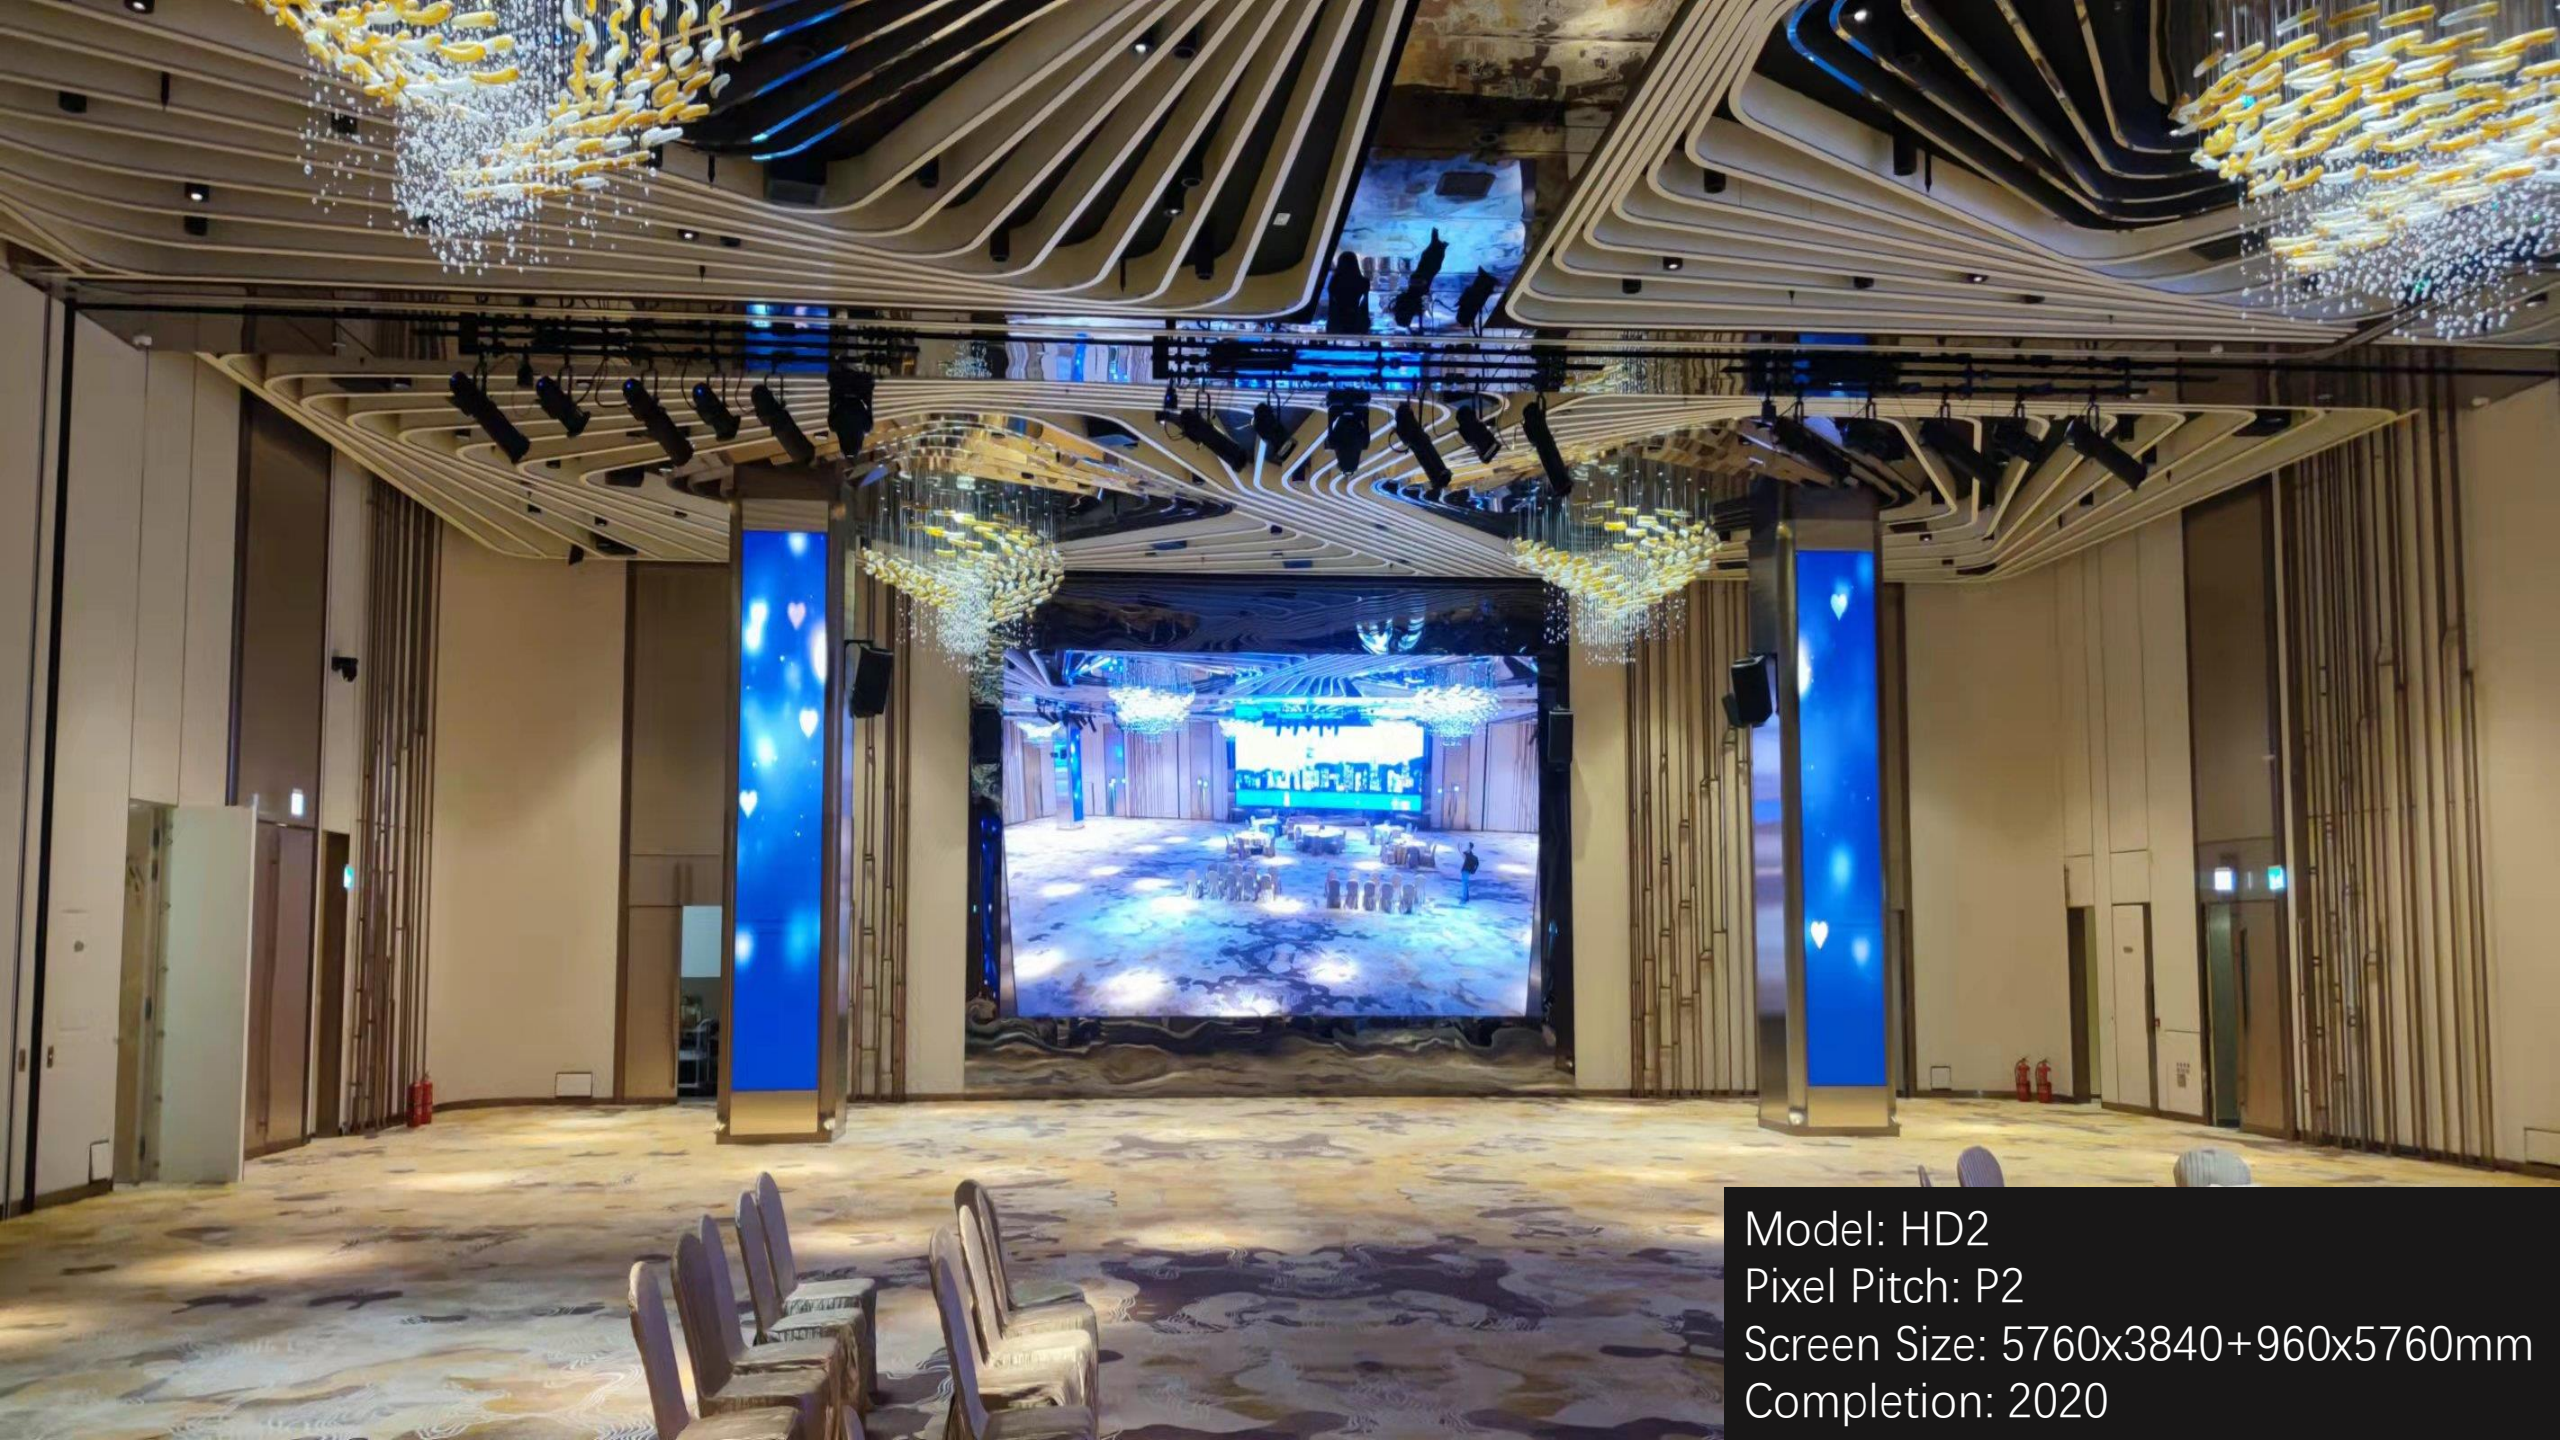

Model: HD2
Pixel Pitch: P2
Screen Size: 7680x2240mm
Completion: 2020

Model: HD 1.86
Pixel Pitch: P1.86
Screen Size: 3840x3840mm
Completion: 2020

Model: HD 2
Pixel Pitch: P2
Screen Size: 9600x3840mm+5760x3840+
960x5760mm
Completion: 2020