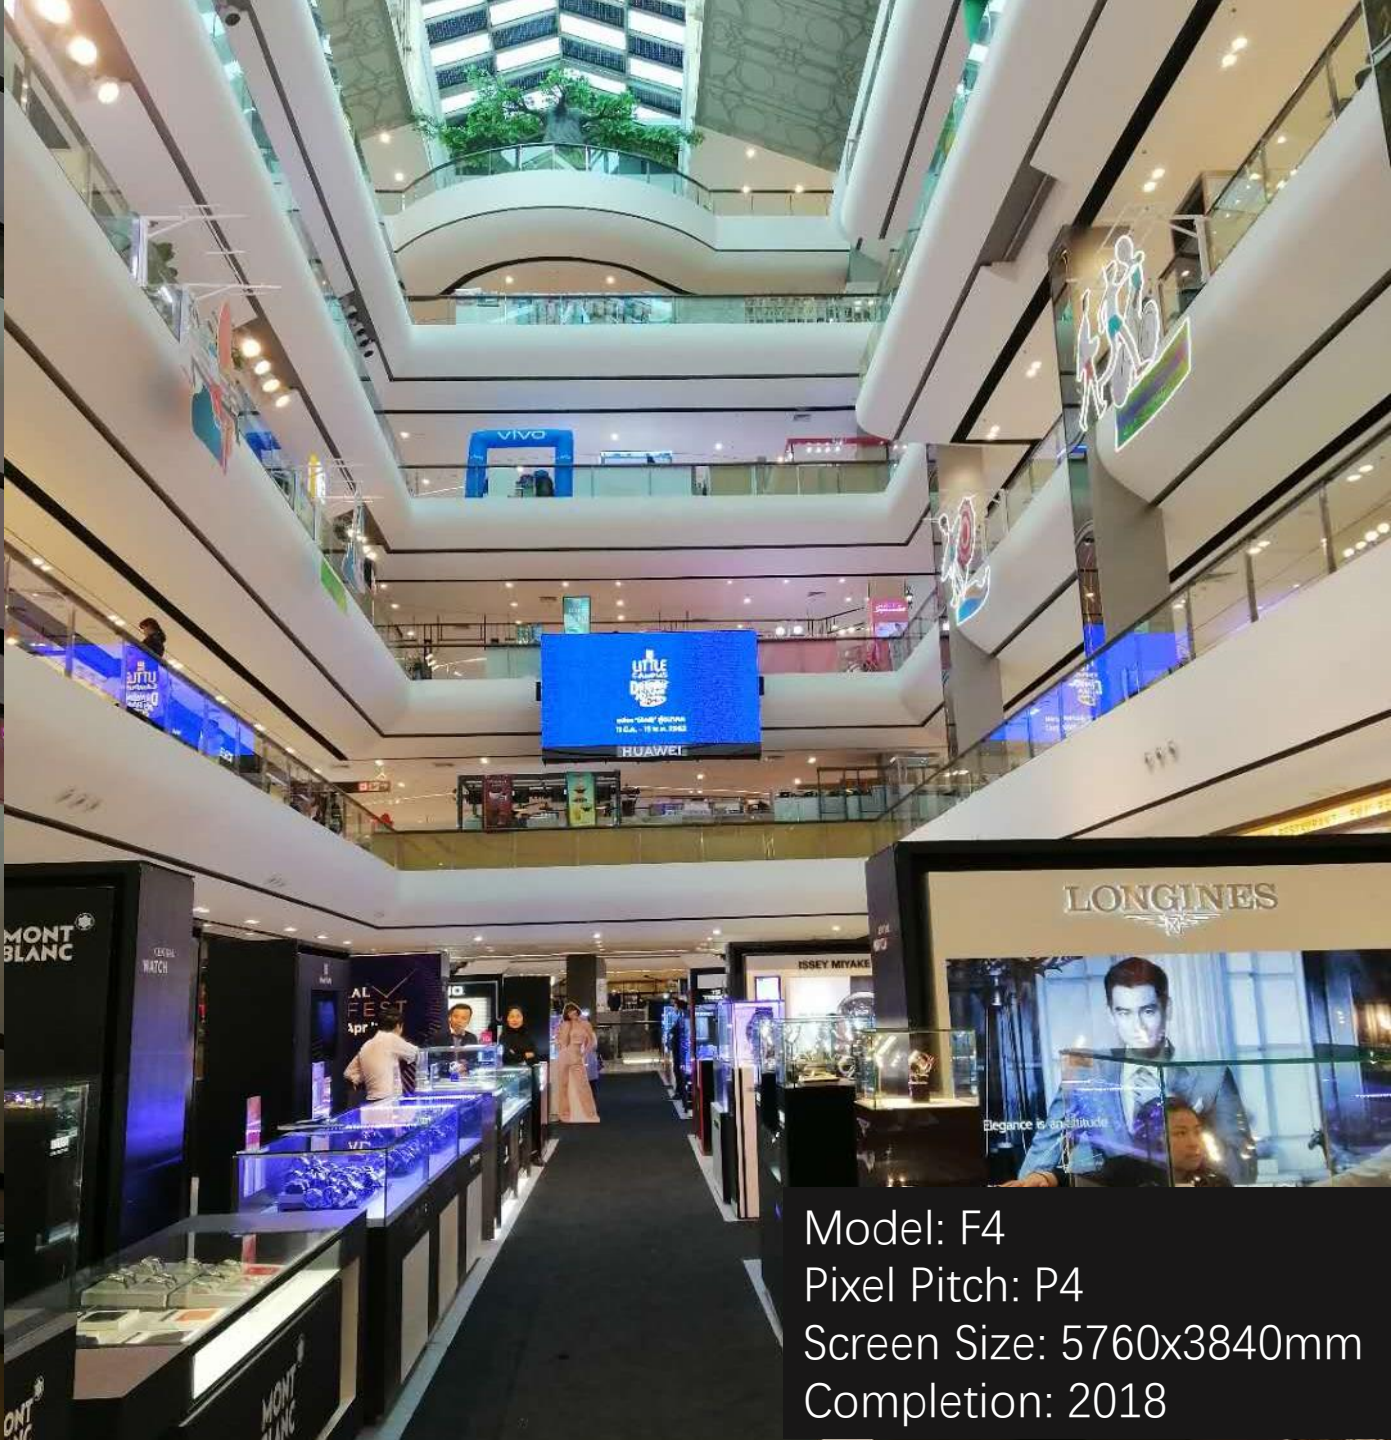

Model: F4
Pixel Pitch: P4
Screen Size: 5760x3840mm
Completion: 2018