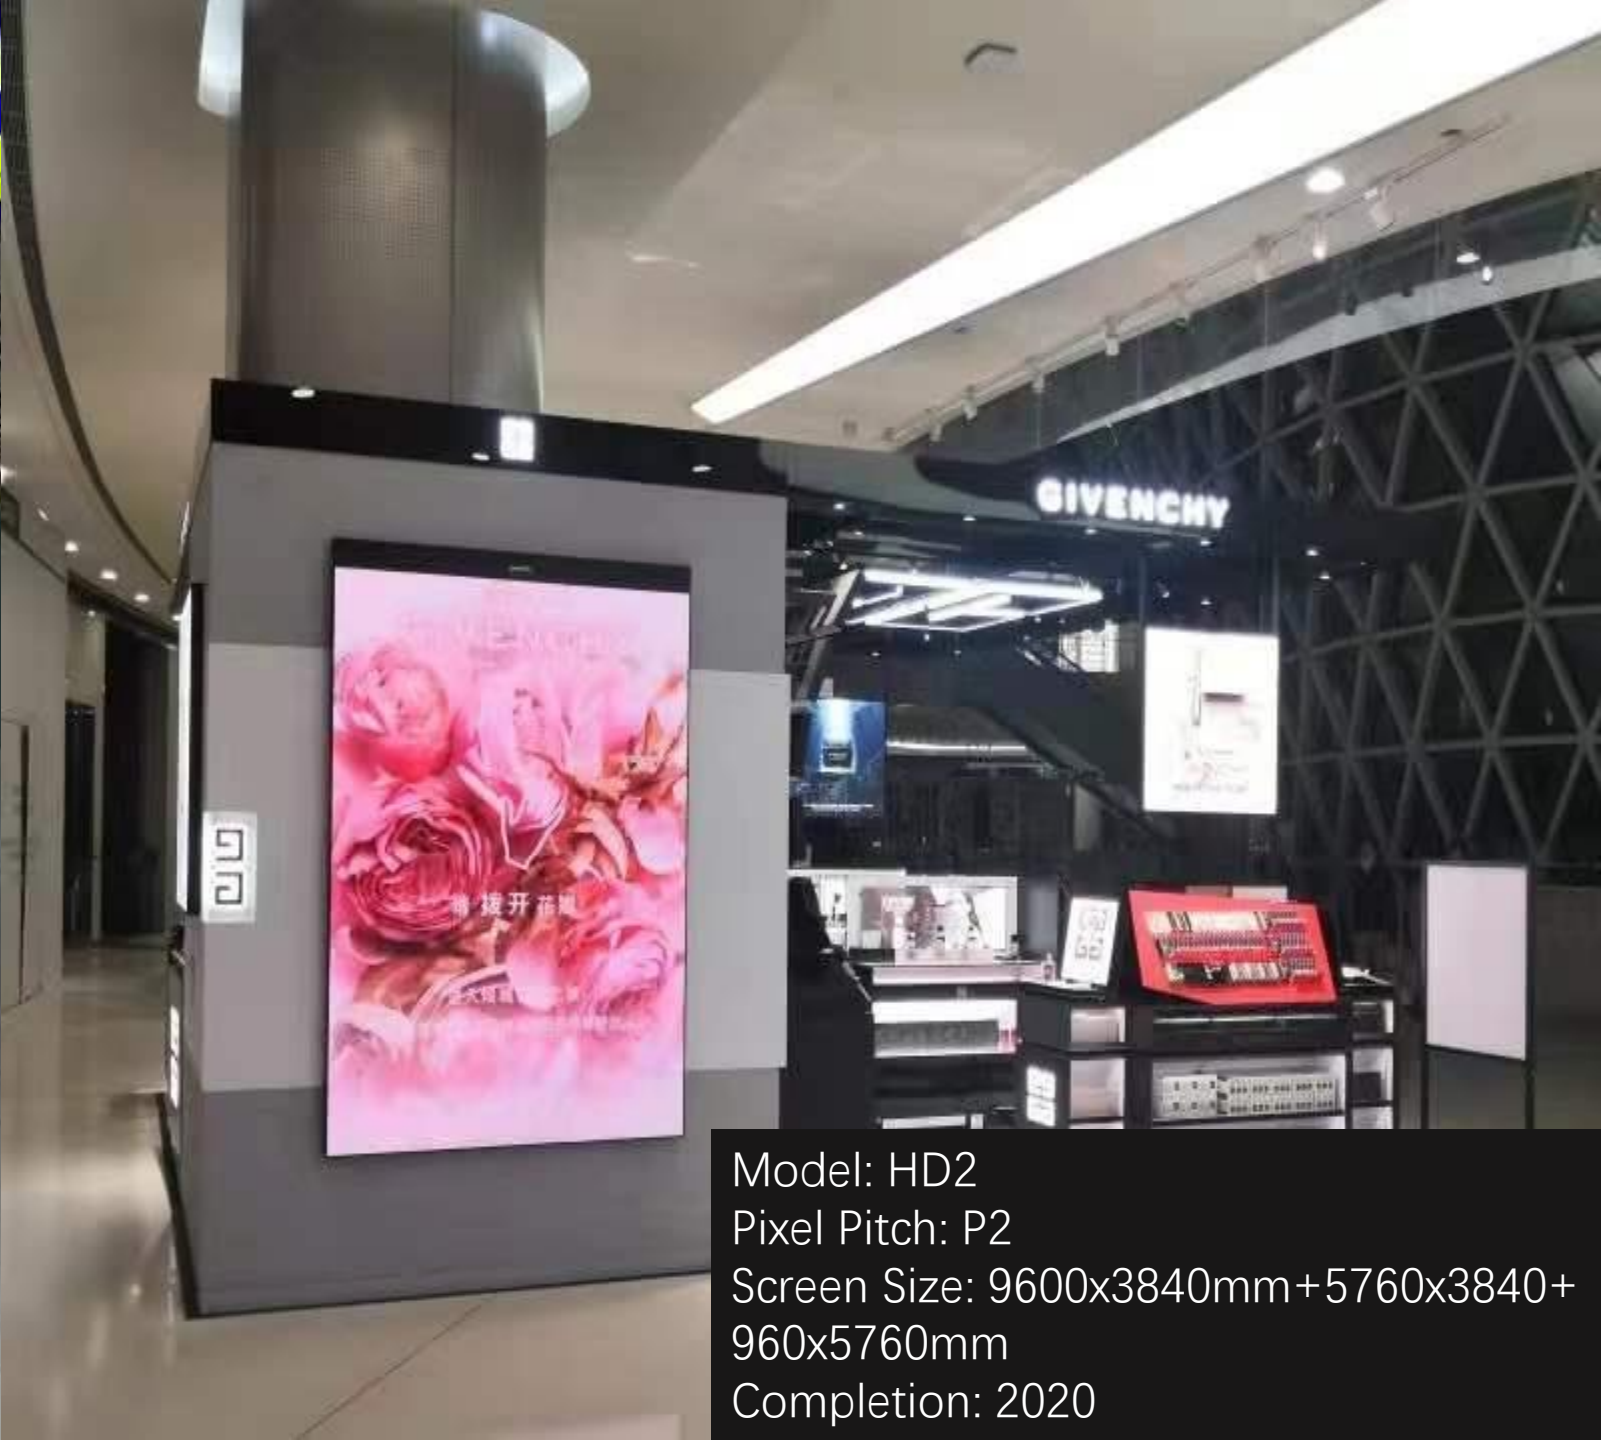

Model: HD2
Pixel Pitch: P2
Screen Size: 9600x3840mm+5760x3840+
960x5760mm
Completion: 2020