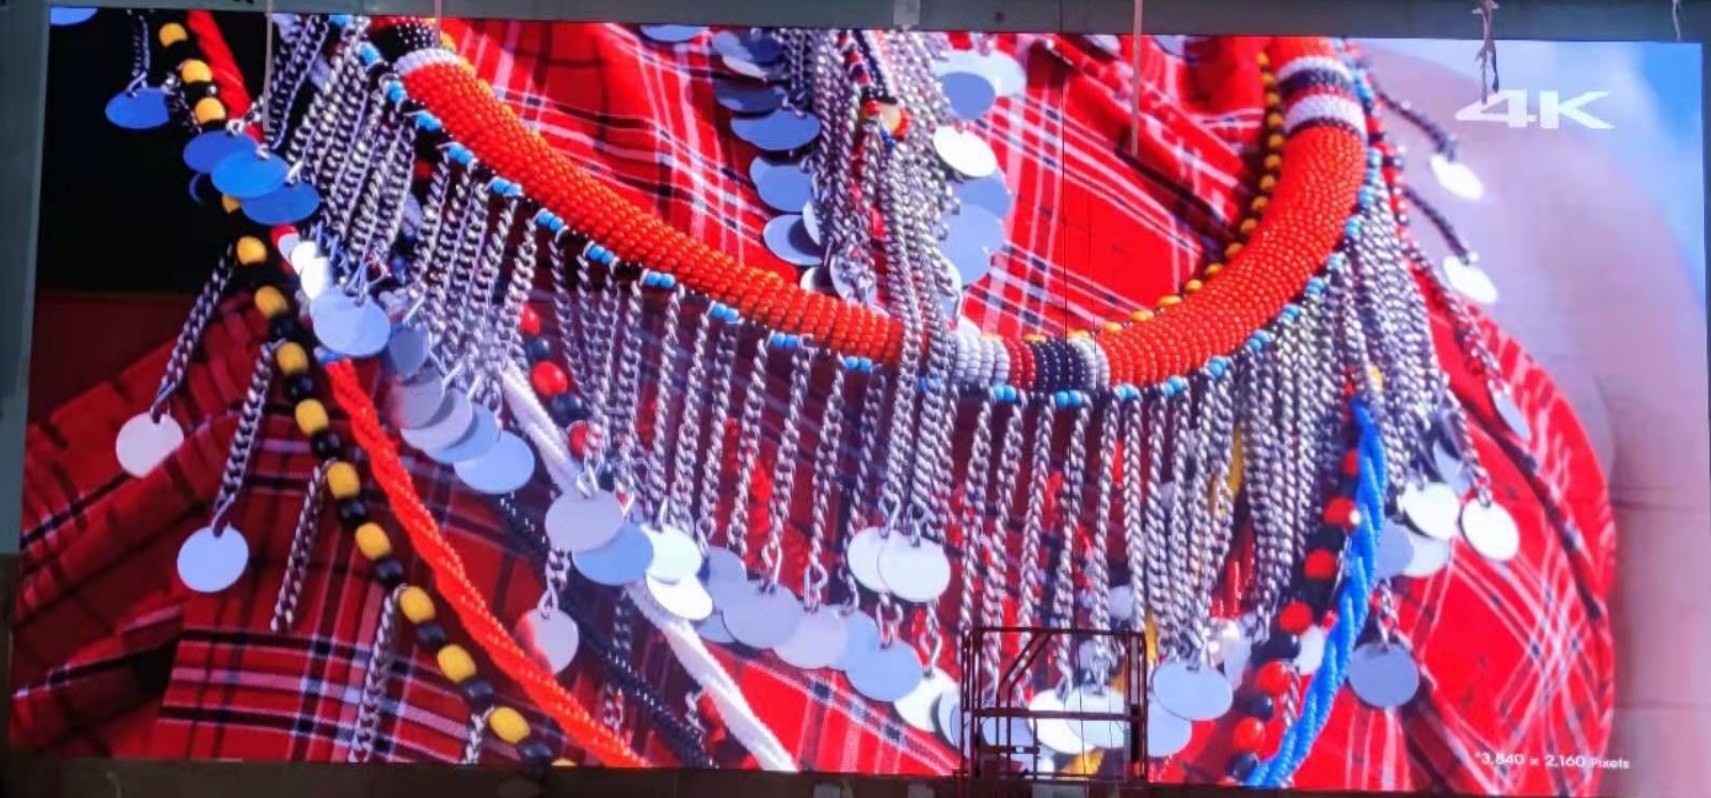

Model: HD2
Pixel Pitch: P2
Screen Size: 9600x4800mm
Completion: 2020